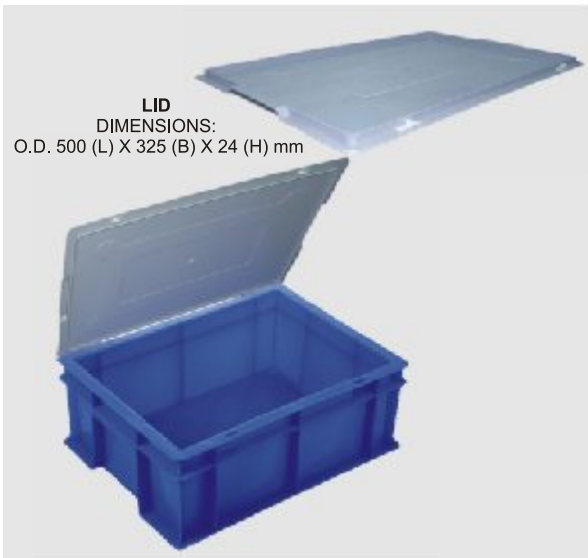

MODEL NO.: 43100 CL

DIMENSIONS:
O.D. 400 (L) X 300 (B) X 100 (H) mm
I.D. 360 (L) X 260 (B) X 96(H) mm
CAPACITY - 9 LITRES

MODEL NO.: 43120 CL

DIMENSIONS:
O.D. 400 (L) X 300 (B) X 120 (H) mm
I.D. 360 (L) X 260 (B) X 115 (H) mm
CAPACITY - 10 LITRES

MODEL NO.: 43150 CL

DIMENSIONS:
O.D. 400 (L) X 300 (B) X 150 (H) mm
I.D. 360 (L) X 260 (B) X 145(H) mm
CAPACITY - 13 LITRES

SERIES 300-200/400-300

MODEL NO.: 43175 CL
 DIMENSIONS:
 O.D. 400 (L) X 300 (B) X 175 (H) mm
 I.D. 360 (L) X 260 (B) X 170 (H) mm
 CAPACITY - 15 LITRES

MODEL NO.: 43220 CL
 DIMENSIONS:
 O.D. 400 (L) X 300 (B) X 220 (H) mm
 I.D. 360 (L) X 260 (B) X 215 (H) mm
 CAPACITY - 20 LITRES

MODEL NO.: 43240 CL
 DIMENSIONS:
 O.D. 400 (L) X 300 (B) X 240 (H) mm
 I.D. 360 (L) X 260 (B) X 235 (H) mm
 CAPACITY - 22 LITRES

MODEL NO.: 43275 CL
 DIMENSIONS:
 O.D. 400 (L) X 300 (B) X 275 (H) mm
 I.D. 360 (L) X 260 (B) X 270 (H) mm
 CAPACITY - 25 LITRES

LID
 DIMENSIONS:
 O.D. 500 (L) X 325 (B) X 24 (H) mm

MODEL NO.: 43320 CL
 DIMENSIONS:
 O.D. 400 (L) X 300 (B) X 320 (H) mm
 I.D. 360 (L) X 260 (B) X 315 (H) mm
 CAPACITY - 30 LITRES