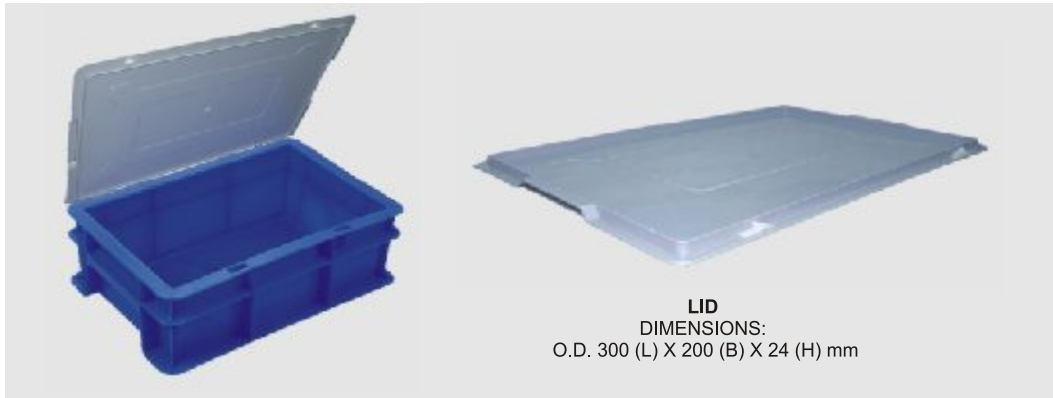

SERIES 300-200/400-300

MODEL NO.: 32100 CL

DIMENSIONS:
O.D. 300 (L) X 200 (B) X 100 (H) mm
I.D. 265 (L) X 165 (B) X 95 (H) mm
CAPACITY - 4 LITRES

MODEL NO.: 32150 CL

DIMENSIONS:
O.D. 300 (L) X 200 (B) X 150 (H) mm
I.D. 265 (L) X 165 (B) X 145 (H) mm
CAPACITY - 6 LITRES

MODEL NO.: 32200 CL

DIMENSIONS:
O.D. 300 (L) X 200 (B) X 200 (H) mm
I.D. 265 (L) X 165 (B) X 195 (H) mm
CAPACITY - 8 LITRES

LID
DIMENSIONS:
O.D. 300 (L) X 200 (B) X 24 (H) mm

MODEL NO.: 43065 CL

DIMENSIONS:
O.D. 400 (L) X 300 (B) X 065 (H) mm
I.D. 360 (L) X 260 (B) X 60 (H) mm
CAPACITY - 5 LITRES

MODEL NO.: 43100 CL

DIMENSIONS:
O.D. 400 (L) X 300 (B) X 100 (H) mm
I.D. 360 (L) X 260 (B) X 96(H) mm
CAPACITY - 9 LITRES

MODEL NO.: 43120 CL

DIMENSIONS:
O.D. 400 (L) X 300 (B) X 120 (H) mm
I.D. 360 (L) X 260 (B) X 115 (H) mm
CAPACITY - 10 LITRES

MODEL NO.: 43150 CL

DIMENSIONS:
O.D. 400 (L) X 300 (B) X 150 (H) mm
I.D. 360 (L) X 260 (B) X 145(H) mm
CAPACITY - 13 LITRES

SERIES 300-200/400-300

MODEL NO.: 43175 CL
 DIMENSIONS:
 O.D. 400 (L) X 300 (B) X 175 (H) mm
 I.D. 360 (L) X 260 (B) X 170 (H) mm
 CAPACITY - 15 LITRES